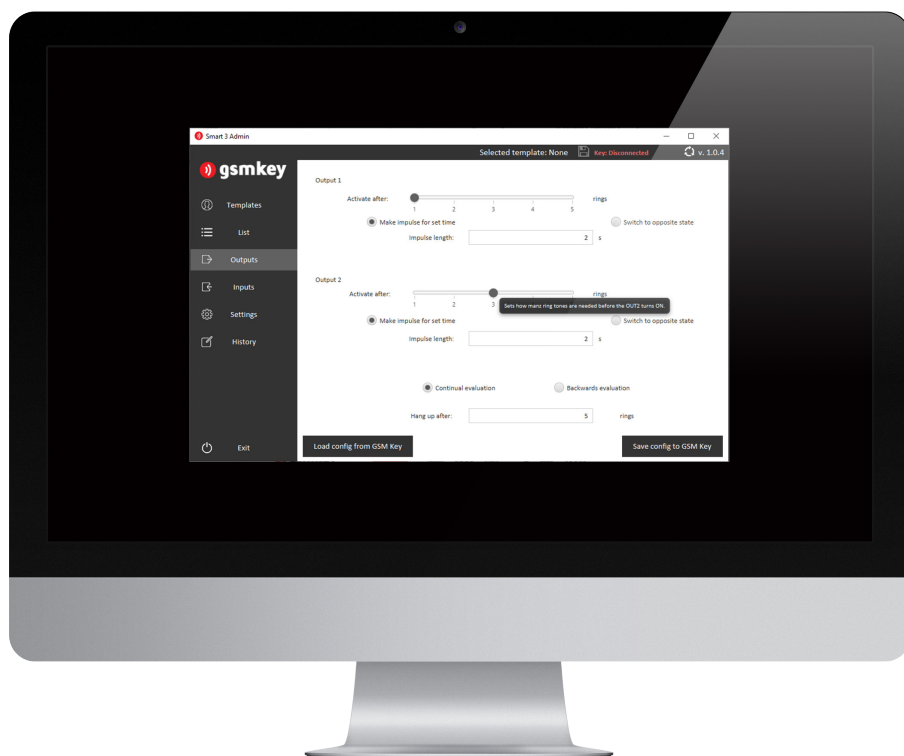

GSM KEY Smart Controller Overview

The GSM SMART KEY is a device that allows you to open a garage door, gate or barrier using your mobile phone. It acts based on the incoming call of an authorized telephone number. The administrator can edit the list of authorized users via SMS or from PC or mobile application. Since the incoming call is not completed, opening the gate or garage door is done for free.

Operating your devices

Features of GSM KEY

- Free operation
- Strong security
- Convenient operation
- Managing users on your phone or PC

Advantages of GSM KEY versus conventional remote controls

- No more repair costs or buying new remotes
- Fast addition and removal of users
- No lost or stolen remotes
- Access control according to a phone number (access history)

GSM KEY Smart Controller Overview

	LITE 3+	SMART 3	PROFI 3
Inputs	2	2	4
Outputs	1	2	4
Users	50	1000	1000
Cell Phone Administration	Yes	Yes	Yes
Administration using PC	No	Yes	Yes
Web interface	No	No	Yes
Access History	No	Yes	Yes
Interface	microUSB	microUSB	Ethernet
Dimensions	25 × 54 × 97 mm	25 × 54 × 97 mm	58 × 52 × 89 mm