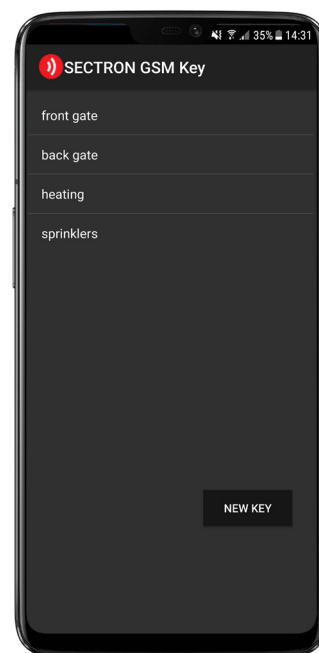

GSM KEY Smart Controller Overview

The GSM SMART KEY is a device that allows you to open a garage door, gate or barrier using your mobile phone. It acts based on the incoming call of an authorized telephone number. The administrator can edit the list of authorized users via SMS or from PC or mobile application. Since the incoming call is not completed, opening the gate or garage door is done for free.

Operating your devices

Features of GSM KEY

- Free operation
- Strong security
- Convenient operation
- Managing users on your phone or PC

Advantages of GSM KEY versus conventional remote controls

- No more repair costs or buying new remotes
- Fast addition and removal of users
- No lost or stolen remotes
- Access control according to a phone number (access history)

GSM KEY Smart Controller Overview

	LITE 3+	SMART 3	PROFI 3
Inputs	2	2	4
Outputs	1	2	4
Users	50	1000	1000
Cell Phone Administration	Yes	Yes	Yes
Administration using PC	No	Yes	Yes
Web interface	No	No	Yes
Access History	No	Yes	Yes
Interface	microUSB	microUSB	Ethernet
Dimensions	25 × 54 × 97 mm	25 × 54 × 97 mm	58 × 52 × 89 mm