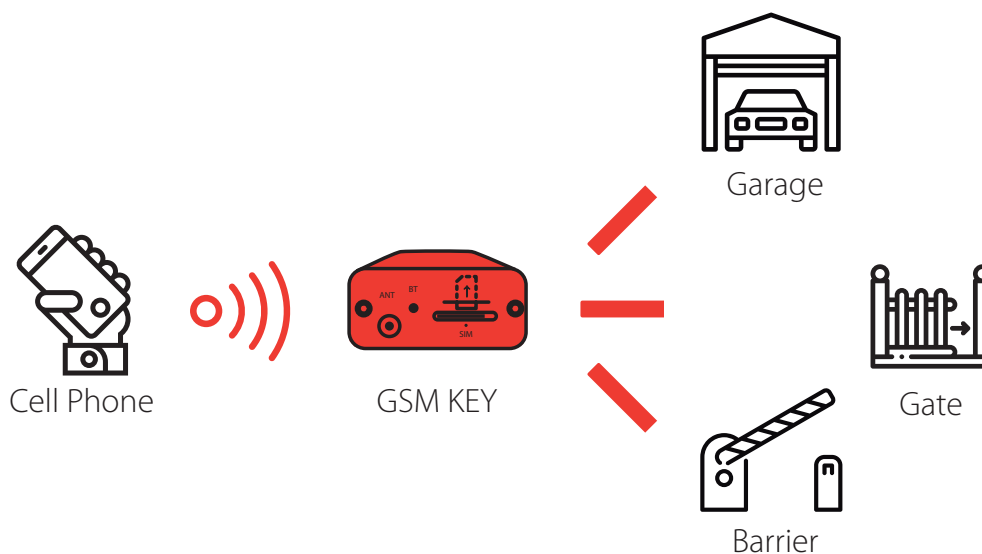

GSM KEY Smart Controller Overview

The GSM SMART KEY is a device that allows you to open a garage door, gate or barrier using your mobile phone. It acts based on the incoming call of an authorized telephone number. The administrator can edit the list of authorized users via SMS or from PC or mobile application. Since the incoming call is not completed, opening the gate or garage door is done for free.

Operating your devices

Features of GSM KEY

- Free operation
- Strong security
- Convenient operation
- Managing users on your phone or PC

Advantages of GSM KEY versus conventional remote controls

- No more repair costs or buying new remotes
- Fast addition and removal of users
- No lost or stolen remotes
- Access control according to a phone number (access history)

GSM KEY Smart Controller Overview

	LITE 3+	SMART 3	PROFI 3
Inputs	2	2	4
Outputs	1	2	4
Users	50	1000	1000
Cell Phone Administration	Yes	Yes	Yes
Administration using PC	No	Yes	Yes
Web interface	No	No	Yes
Access History	No	Yes	Yes
Interface	microUSB	microUSB	Ethernet
Dimensions	25 × 54 × 97 mm	25 × 54 × 97 mm	58 × 52 × 89 mm